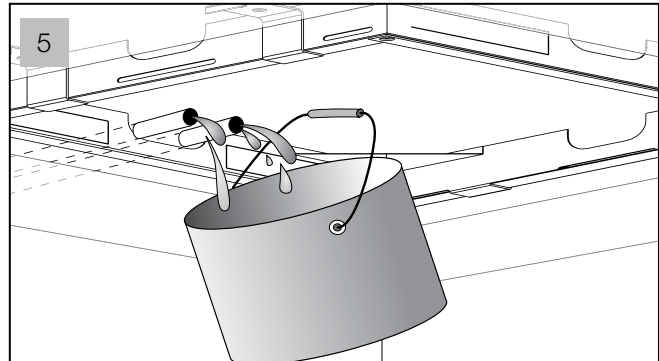

Polaris MCRC-700/380-B

Built-In Shower Head

INSTALLATION SEQUENCE continued

aquatica®

Function : Form : Fashion