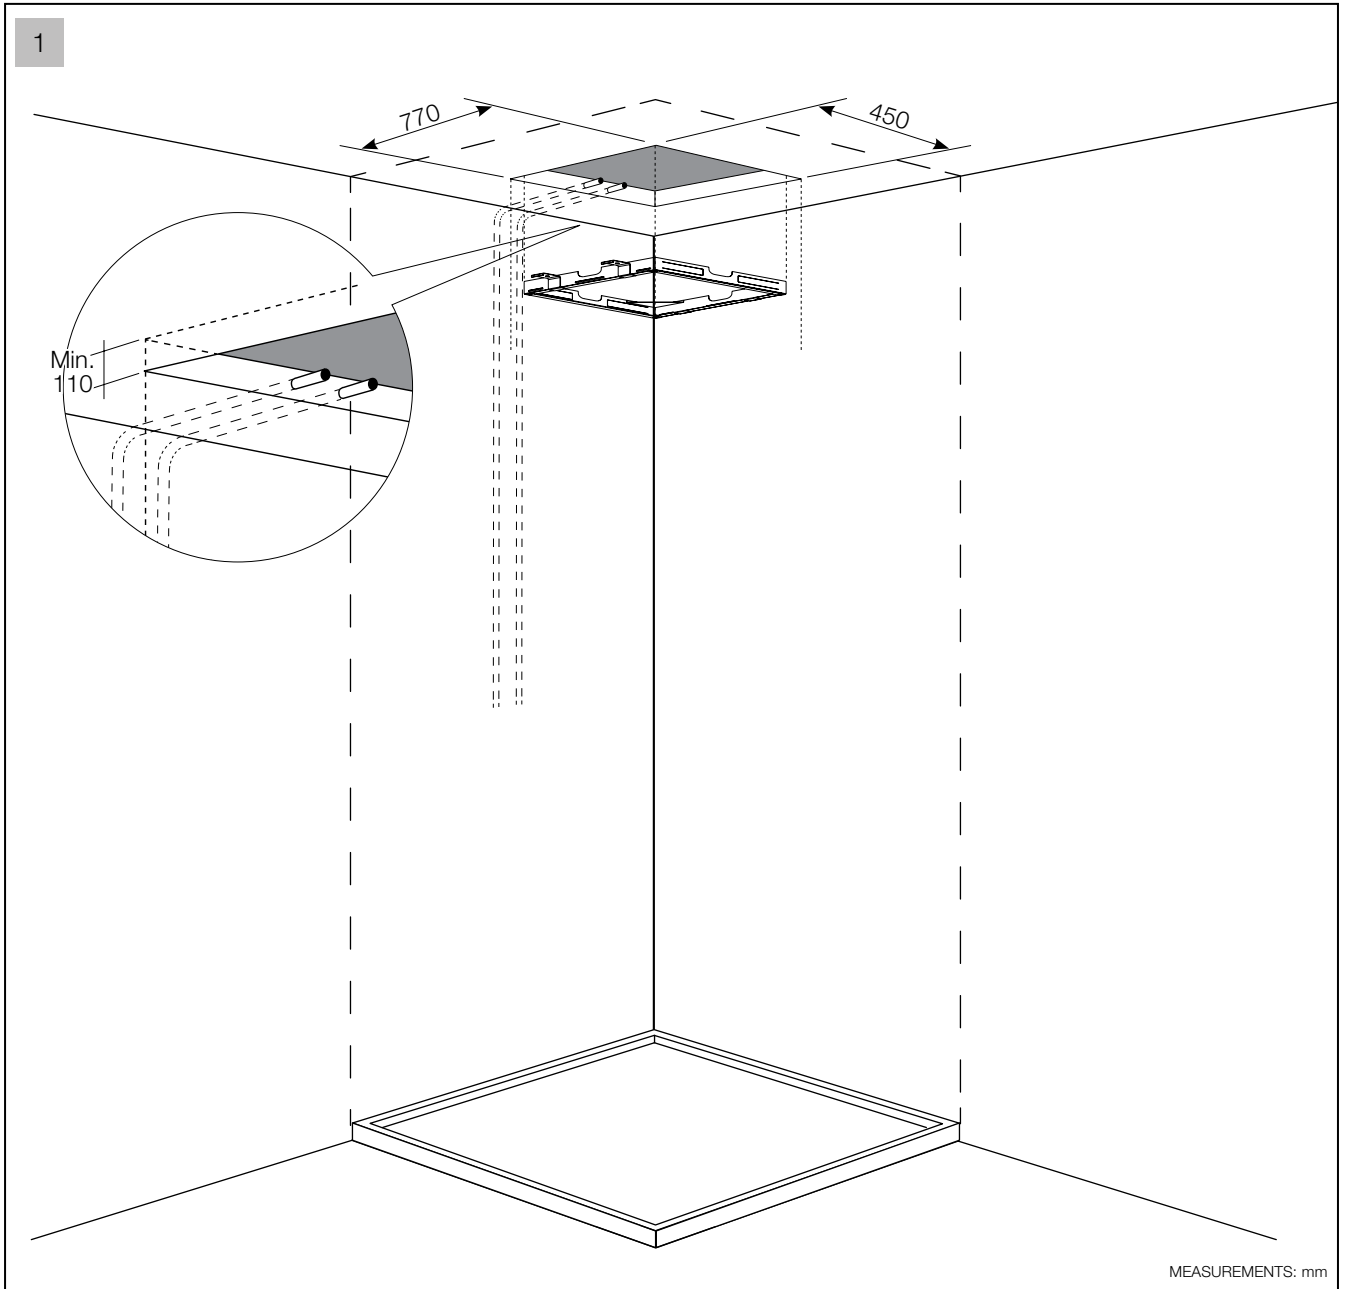

aquatica®

Function : Form : Fashion

Polaris MCRC-700/380-B

Built-In Shower Head

Installation & Care Manual

INTERNATIONAL

Polaris MCRC-700/380-B

Built-In Shower Head

Waterflow:

Min: 20 litres/minute

Polaris MCRC-700/380-B

Built-In Shower Head

INSTALLATION SPECIFICATIONS

aquatica®

Function : Form : Fashion

MEASUREMENTS: mm

aquatica®

Function : Form : Fashion

Polaris MCRC-700/380-B

Built-In Shower Head

INSTALLATION SEQUENCE

Polaris MCRC-700/380-B

Built-In Shower Head

INSTALLATION SEQUENCE continued