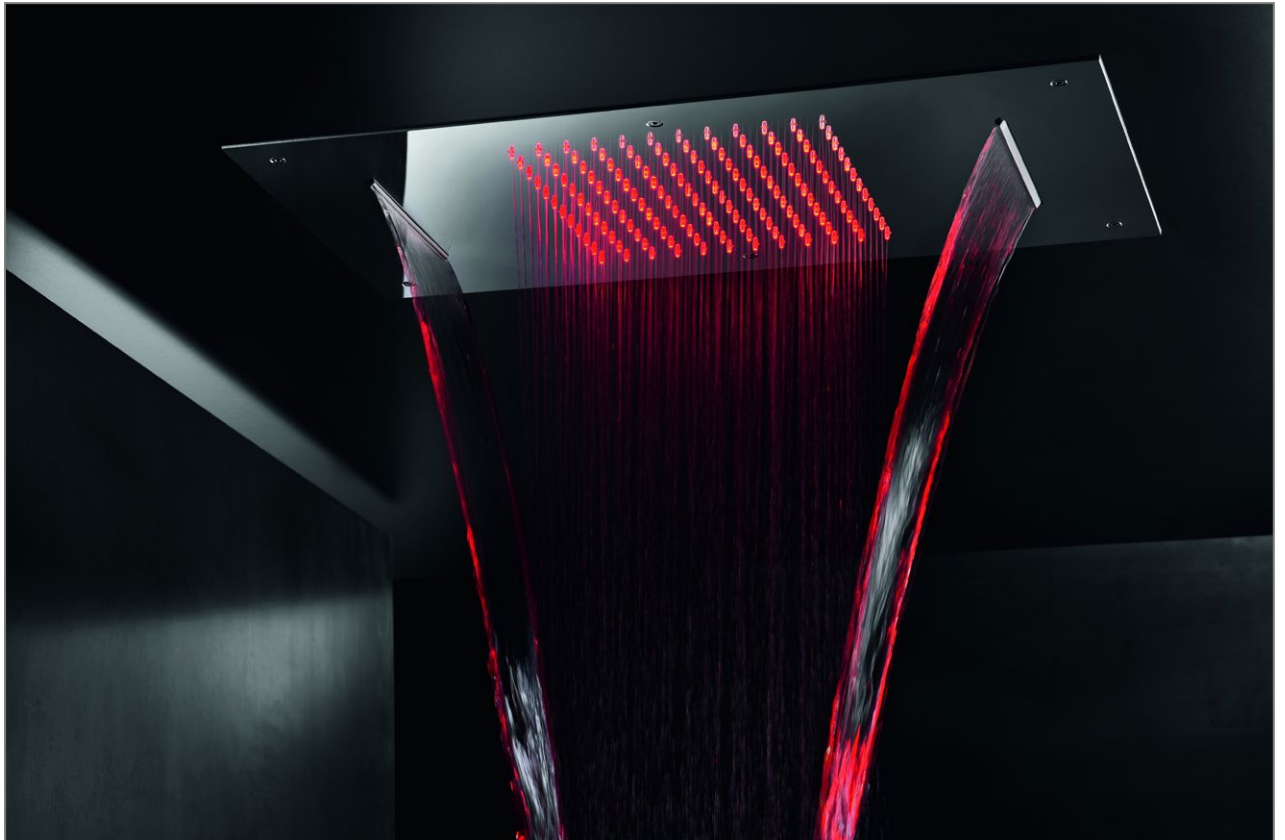

aquatica®

Function : Form : Fashion

Polaris MCRC-700/380-B

Built-In Shower Head

Installation & Care Manual

INTERNATIONAL

Polaris MCRC-700/380-B

Built-In Shower Head

Waterflow:

Min: 20 litres/minute

Polaris MCRC-700/380-B

Built-In Shower Head

INSTALLATION SPECIFICATIONS

aquatica®

Function : Form : Fashion

MEASUREMENTS: mm

aquatica®

Function : Form : Fashion

Polaris MCRC-700/380-B

Built-In Shower Head

INSTALLATION SEQUENCE

Polaris MCRC-700/380-B

Built-In Shower Head

INSTALLATION SEQUENCE continued

aquatica®

Function : Form : Fashion

Polaris MCRC-700/380-B

Built-In Shower Head

INSTALLATION SEQUENCE continued

Polaris MCRC-700/380-B

Built-In Shower Head

CLEANING TIPS