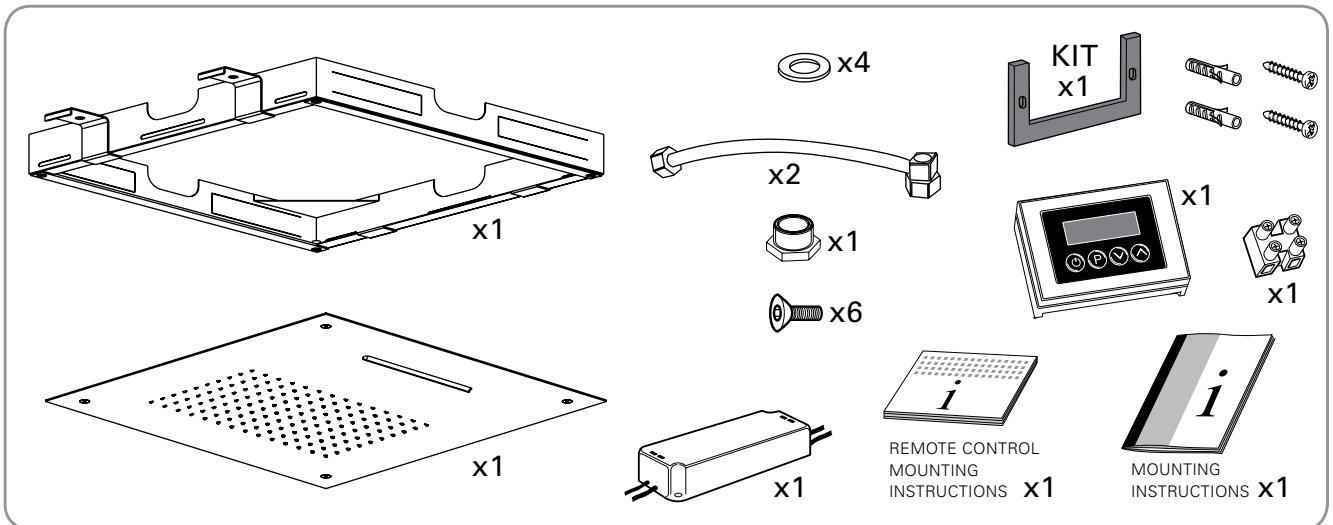

aquatica®

Function : Form : Fashion

Polaris MCRC-700/380-B

Built-In Shower Head

Installation & Care Manual

INTERNATIONAL

Polaris MCRC-700/380-B

Built-In Shower Head

TOOLS/PARTS LIST

TWO PEOPLE
REQUIRED FOR
INSTALLATION

IMPORTANT INFORMATION

- The appliance has to be properly installed by qualified staff pursuant to the current laws.
- The device is not intended to be used by people (including children) who have not received appropriate instructions regarding the use of the unit to ensure their own safety. Children should be supervised to ensure they do not play with the appliance.
- Before performing any operation, always unplug the system from the mains.
- Place two power suppliers **Class 2-12 Vac +/-3% - Min. 35A** in the position show in **picture 1 zone A** complying with the safety distance provided for by IEC regulations.
- Arrange the outlet of the wiring and plumbing in the area shown.
- Install the appliance following the illustrated sequence on page 3.
- **Before connecting the system to the mains, check the tightness of the plumbing.**
- Replacement of the wiring, when damaged and of the spare parts **must be performed by qualified personnel only**. The manufacturer declines all responsibility in case of non-compliance with the above-said obligation.

Waterflow:

Min: 20 litres/minute

Polaris MCRC-700/380-B

Built-In Shower Head

INSTALLATION SPECIFICATIONS

aquatica®

Function : Form : Fashion

MEASUREMENTS: mm

aquatica®

Function : Form : Fashion

Polaris MCRC-700/380-B

Built-In Shower Head

INSTALLATION SEQUENCE

Polaris MCRC-700/380-B

Built-In Shower Head

INSTALLATION SEQUENCE continued