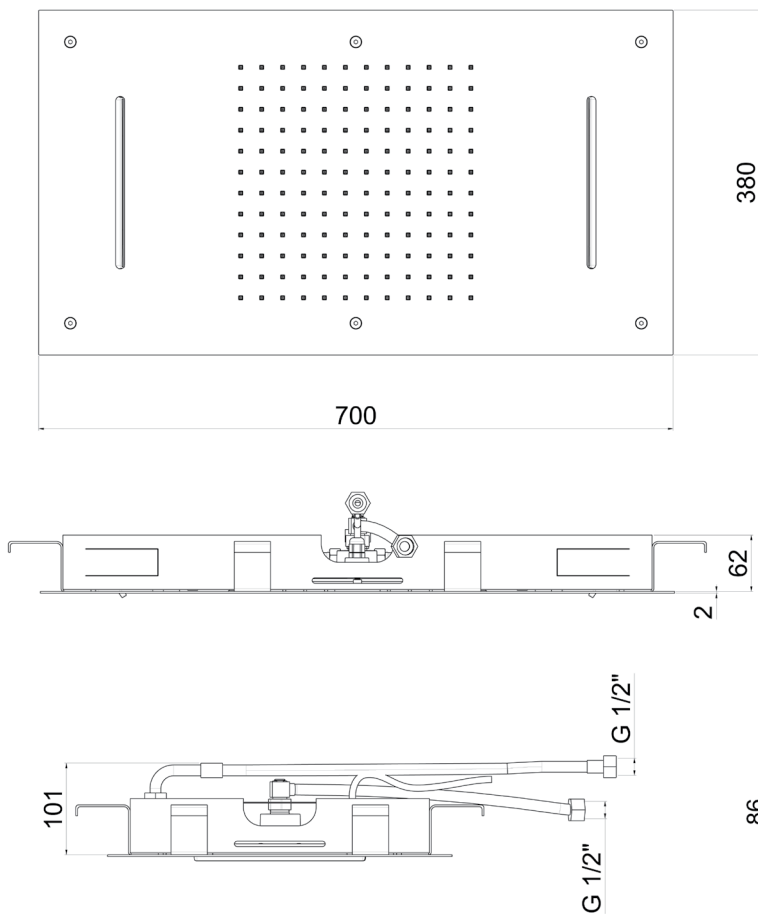

aquatica®

Function : Form : Fashion

Polaris MCRC-700/380-B

Built-In Shower Head

Installation & Care Manual

INTERNATIONAL

Polaris MCRC-700/380-B

Built-In Shower Head

Waterflow:

Min: 20 litres/minute

Polaris MCRC-700/380-B

Built-In Shower Head

INSTALLATION SPECIFICATIONS

aquatica®

Function : Form : Fashion

MEASUREMENTS: mm

aquatica®

Function : Form : Fashion

Polaris MCRC-700/380-B

Built-In Shower Head

INSTALLATION SEQUENCE

Polaris MCRC-700/380-B

Built-In Shower Head

INSTALLATION SEQUENCE continued