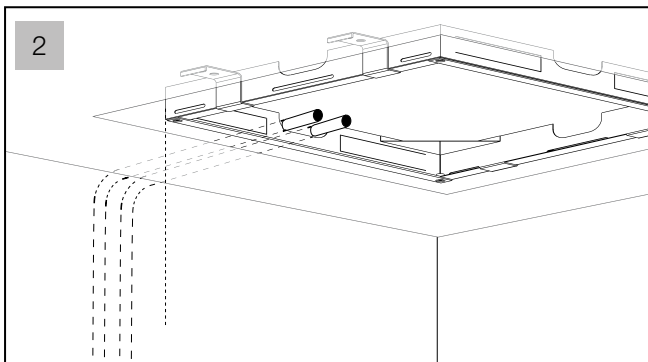

Waterflow:

Min: 20 litres/minute

Polaris MCRC-700/380-B

Built-In Shower Head

INSTALLATION SPECIFICATIONS

aquatica®

Function : Form : Fashion

MEASUREMENTS: mm

aquatica®

Function : Form : Fashion

Polaris MCRC-700/380-B

Built-In Shower Head

INSTALLATION SEQUENCE

Polaris MCRC-700/380-B

Built-In Shower Head

INSTALLATION SEQUENCE continued