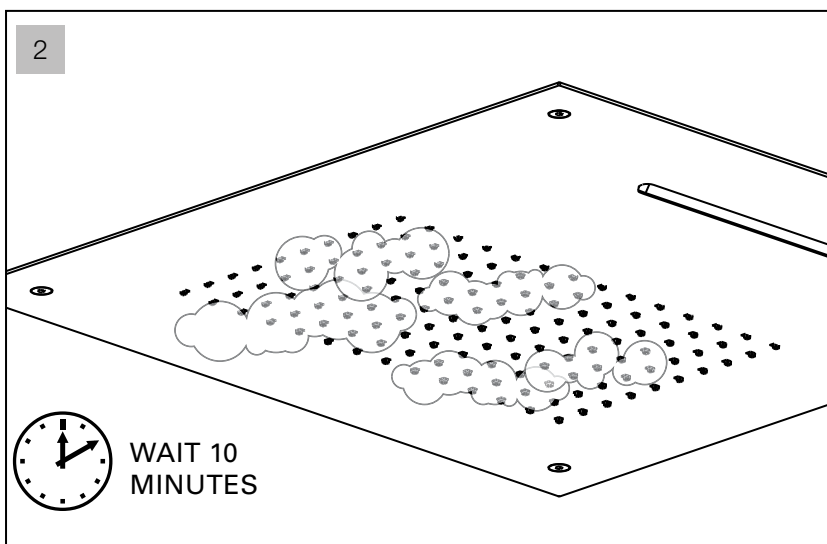

Polaris MCRC-700/380-B

Built-In Shower Head

CLEANING TIPS

aquatica®

Function : Form : Fashion

aquatica®

Function : Form : Fashion