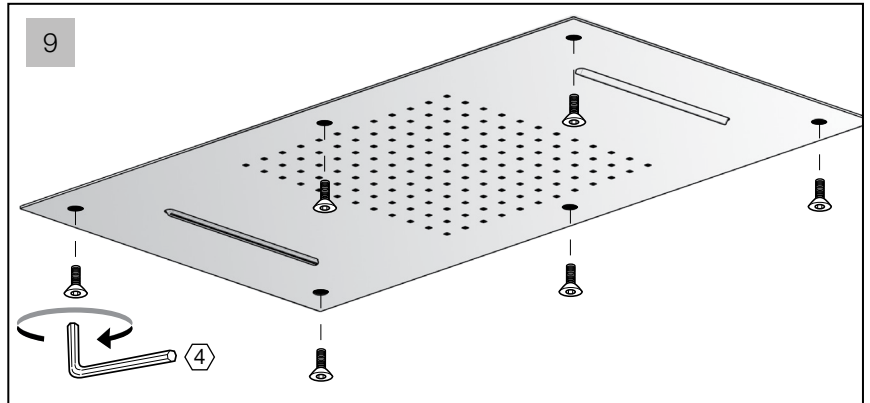

aquatica®

Function : Form : Fashion

Polaris MCRC-700/380-B

Built-In Shower Head

Installation & Care Manual

INTERNATIONAL

Polaris MCRC-700/380-B

Built-In Shower Head

Waterflow:

Min: 20 litres/minute

Polaris MCRC-700/380-B

Built-In Shower Head

INSTALLATION SPECIFICATIONS

aquatica®

Function : Form : Fashion

MEASUREMENTS: mm

aquatica®

Function : Form : Fashion

Polaris MCRC-700/380-B

Built-In Shower Head

INSTALLATION SEQUENCE

Polaris MCRC-700/380-B

Built-In Shower Head

INSTALLATION SEQUENCE continued

aquatica®

Function : Form : Fashion

Polaris MCRC-700/380-B

Built-In Shower Head

INSTALLATION SEQUENCE continued

Polaris MCRC-700/380-B

Built-In Shower Head

CLEANING TIPS