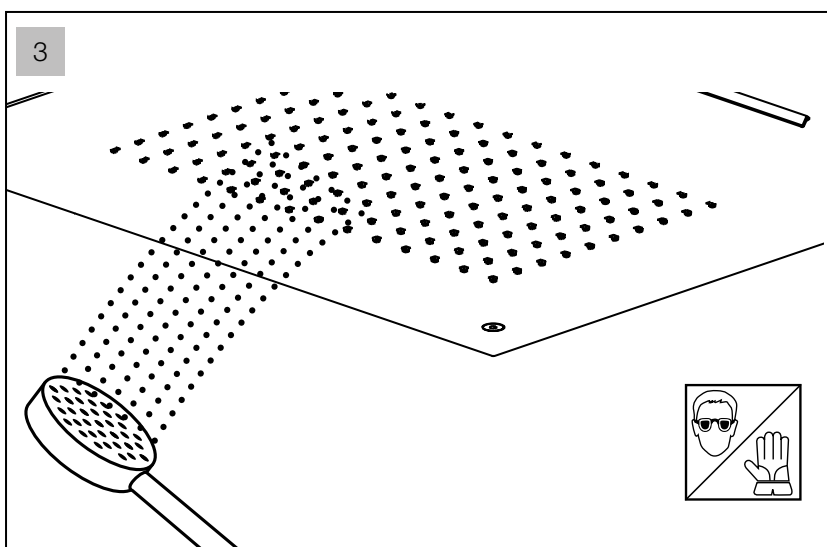

Polaris MCRC-700/380-B

Built-In Shower Head

CLEANING TIPS

aquatica®

Function : Form : Fashion

aquatica®

Function : Form : Fashion