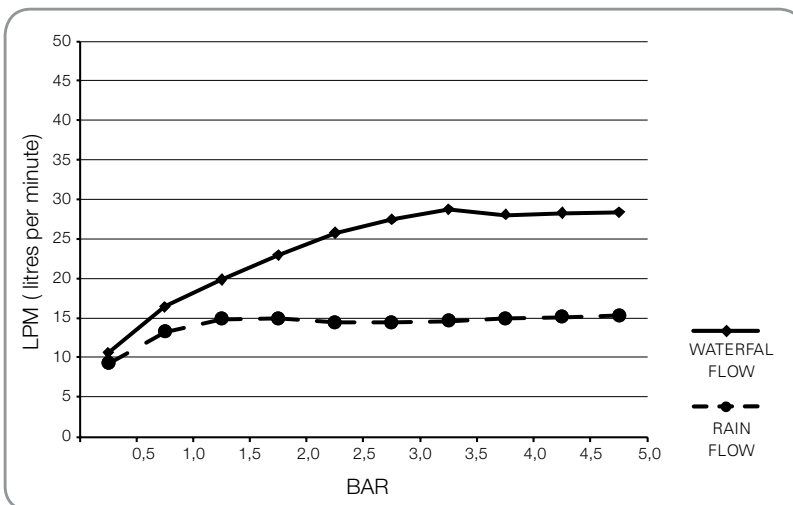

PLUMBING SPECIFICATIONS

Operating pressure:

Min: 1 bar (0,1 Mpa)

Max: 5 bar (0,5 Mpa)

Best: 3 bar (0,3 Mpa)

Operating Temperature:

Max: 70°C

Best: 38°C / 40°C

Waterflow:

Min: 20 litres/minute