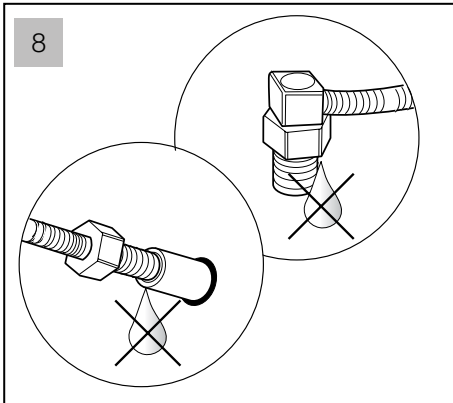

TOOLS/PARTS LIST

TWO PEOPLE
REQUIRED FOR
INSTALLATION

IMPORTANT INFORMATION

- The appliance has to be properly installed by qualified staff pursuant to the current laws.
- The device is not intended to be used by people (including children) who have not received appropriate instructions regarding the use of the unit to ensure their own safety. Children should be supervised to ensure they do not play with the appliance.
- Before performing any operation, always unplug the system from the mains.
- Place two power suppliers **Class 2-12 Vac +/-3% - Min. 35A** in the position show in **picture 1 zone A** complying with the safety distance provided for by IEC regulations.
- Arrange the outlet of the wiring and plumbing in the area shown.
- Install the appliance following the illustrated sequence on page 3.
- **Before connecting the system to the mains, check the tightness of the plumbing.**
- Replacement of the wiring, when damaged and of the spare parts **must be performed by qualified personnel only**. The manufacturer declines all responsibility in case of non-compliance with the above-said obligation.

aquatica®

Function : Form : Fashion

Polaris MCRC-700/380-B

Built-In Shower Head

INSTALLATION SEQUENCE

Polaris MCRC-700/380-B

Built-In Shower Head

INSTALLATION SEQUENCE continued

aquatica®

Function : Form : Fashion

Polaris MCRC-700/380-B

Built-In Shower Head

INSTALLATION SEQUENCE continued

Polaris MCRC-700/380-B

Built-In Shower Head

CLEANING TIPS