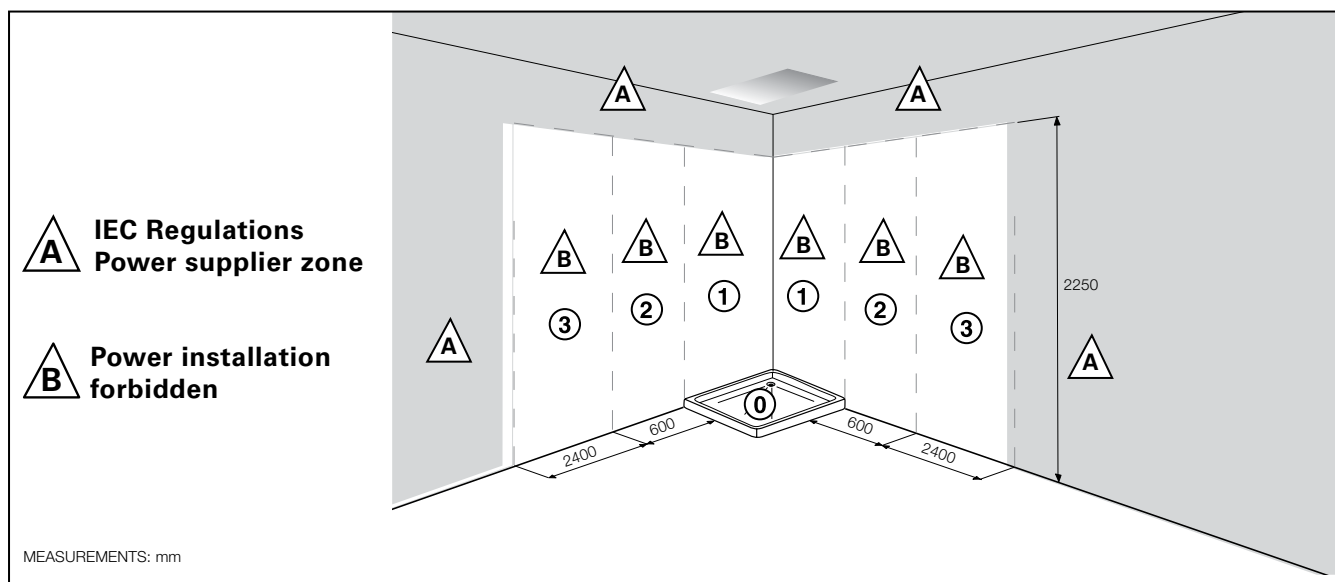

aquatica®

Function : Form : Fashion

Polaris MCRC-700/380-B

Built-In Shower Head

Installation & Care Manual

INTERNATIONAL

Polaris MCRC-700/380-B

Built-In Shower Head

TOOLS/PARTS LIST

TWO PEOPLE
REQUIRED FOR
INSTALLATION

IMPORTANT INFORMATION

- The appliance has to be properly installed by qualified staff pursuant to the current laws.
- The device is not intended to be used by people (including children) who have not received appropriate instructions regarding the use of the unit to ensure their own safety. Children should be supervised to ensure they do not play with the appliance.
- Before performing any operation, always unplug the system from the mains.
- Place two power suppliers **Class 2-12 Vac +/-3% - Min. 35A** in the position show in **picture 1 zone A** complying with the safety distance provided for by IEC regulations.
- Arrange the outlet of the wiring and plumbing in the area shown.
- Install the appliance following the illustrated sequence on page 3.
- **Before connecting the system to the mains, check the tightness of the plumbing.**
- Replacement of the wiring, when damaged and of the spare parts **must be performed by qualified personnel only**. The manufacturer declines all responsibility in case of non-compliance with the above-said obligation.

Waterflow:

Min: 20 litres/minute

Polaris MCRC-700/380-B

Built-In Shower Head

INSTALLATION SPECIFICATIONS

aquatica®

Function : Form : Fashion

MEASUREMENTS: mm

aquatica®

Function : Form : Fashion

Polaris MCRC-700/380-B

Built-In Shower Head

INSTALLATION SEQUENCE

Polaris MCRC-700/380-B

Built-In Shower Head

INSTALLATION SEQUENCE continued