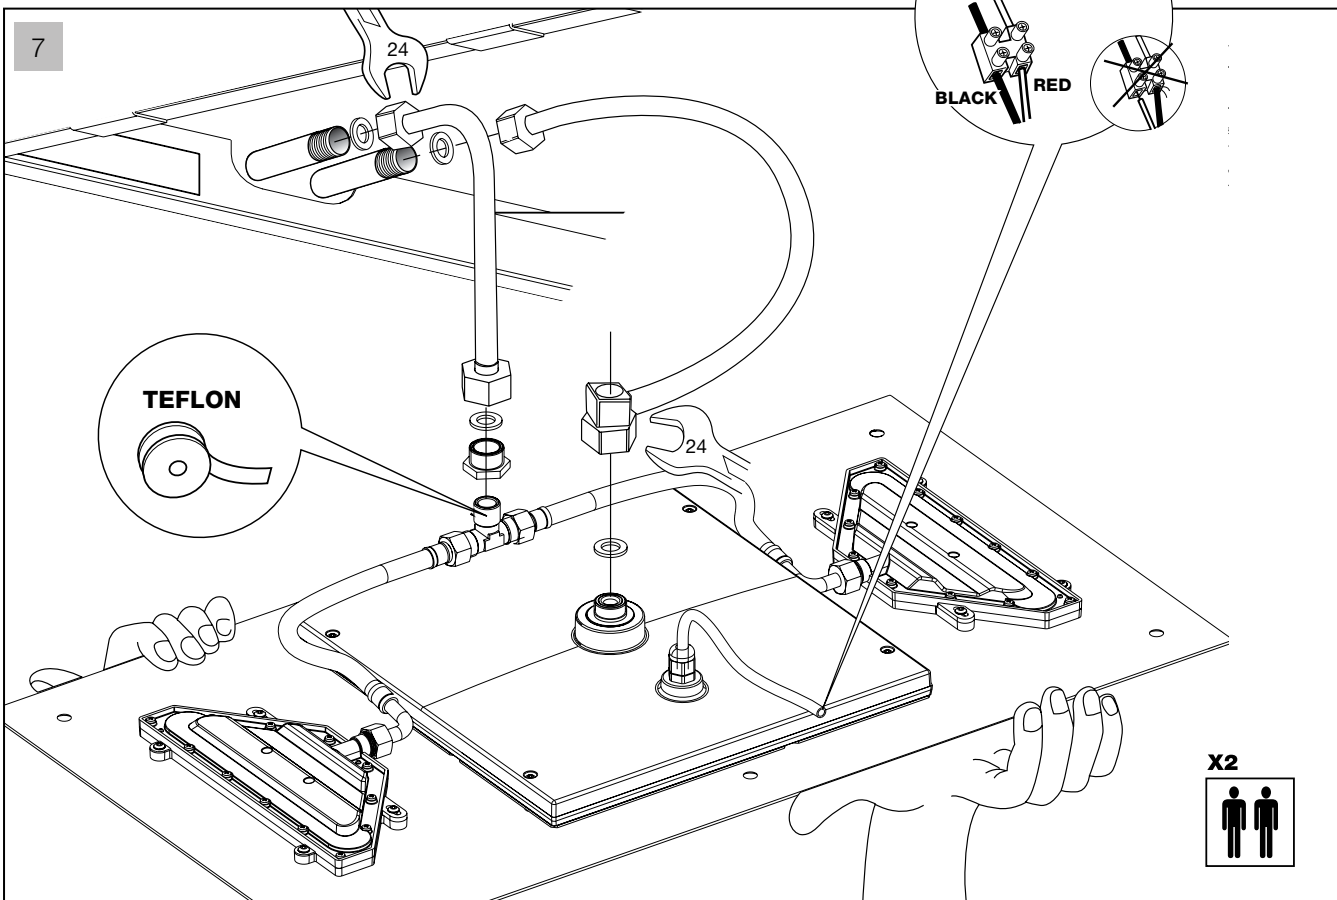

Polaris MCRC-700/380-B

Built-In Shower Head

INSTALLATION SEQUENCE continued

aquatica®

Function : Form : Fashion