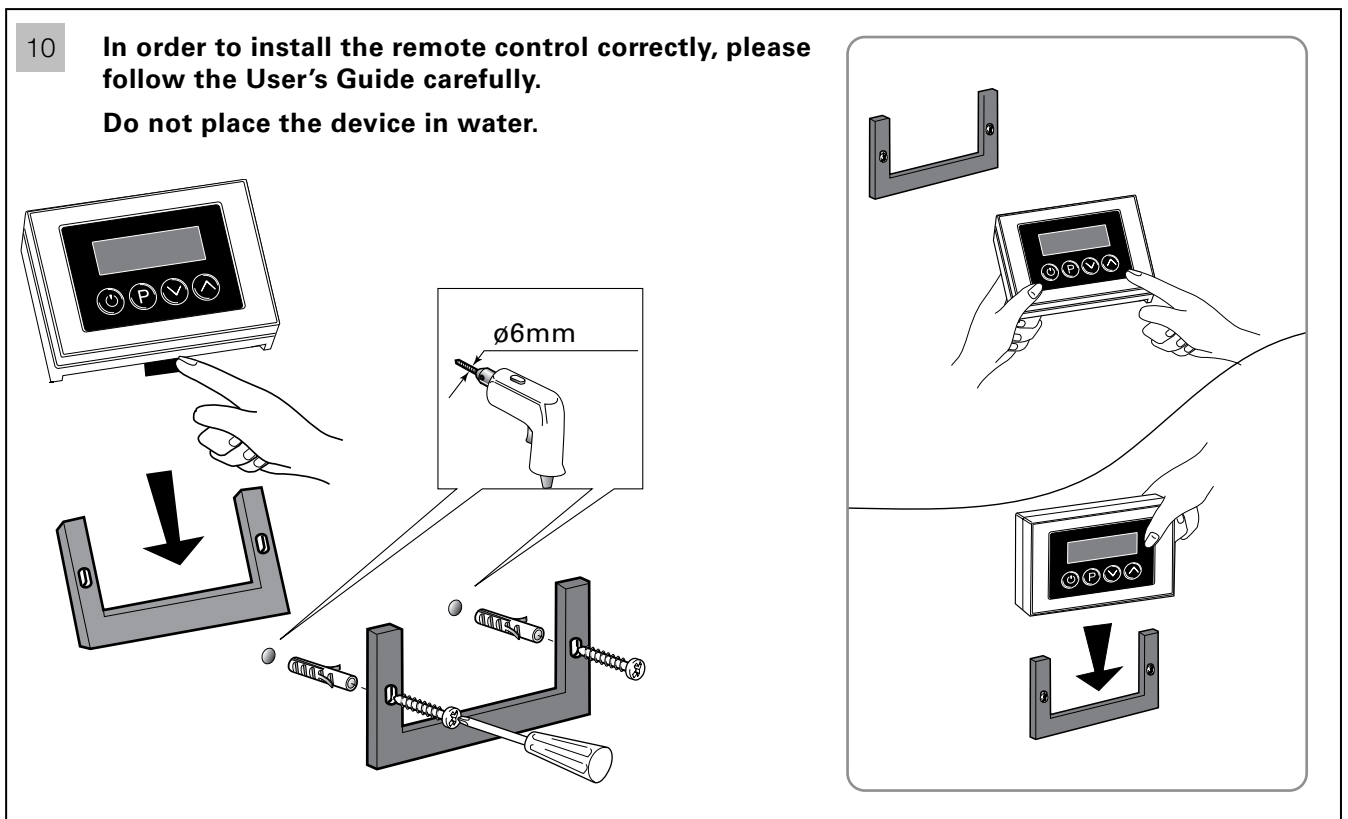

TOOLS/PARTS LIST

TWO PEOPLE
REQUIRED FOR
INSTALLATION

IMPORTANT INFORMATION

- The appliance has to be properly installed by qualified staff pursuant to the current laws.
- The device is not intended to be used by people (including children) who have not received appropriate instructions regarding the use of the unit to ensure their own safety. Children should be supervised to ensure they do not play with the appliance.
- Before performing any operation, always unplug the system from the mains.
- Place two power suppliers **Class 2-12 Vac +/-3% - Min. 35A** in the position show in **picture 1 zone A** complying with the safety distance provided for by IEC regulations.
- Arrange the outlet of the wiring and plumbing in the area shown.
- Install the appliance following the illustrated sequence on page 3.
- **Before connecting the system to the mains, check the tightness of the plumbing.**
- Replacement of the wiring, when damaged and of the spare parts **must be performed by qualified personnel only**. The manufacturer declines all responsibility in case of non-compliance with the above-said obligation.

aquatica®

Function : Form : Fashion

Polaris MCRC-700/380-B

Built-In Shower Head

INSTALLATION SEQUENCE continued

Polaris MCRC-700/380-B

Built-In Shower Head

CLEANING TIPS