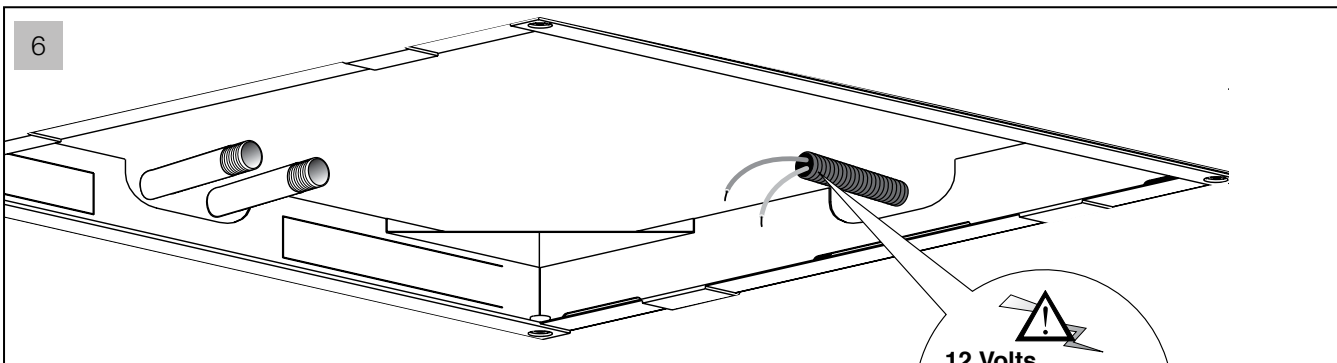

Polaris MCRC-700/380-B

Built-In Shower Head

INSTALLATION SEQUENCE continued

aquatica®

Function : Form : Fashion