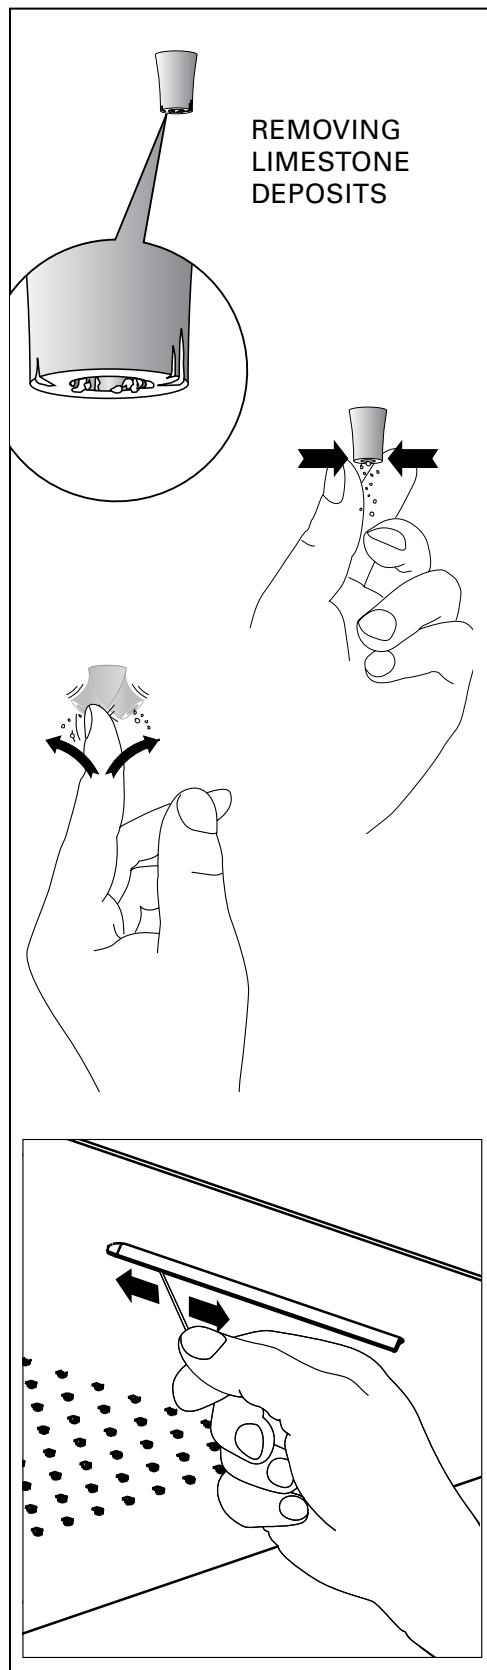

Polaris MCRC-700/380-B

Built-In Shower Head

CLEANING TIPS

aquatica®

Function : Form : Fashion

aquatica®

Function : Form : Fashion