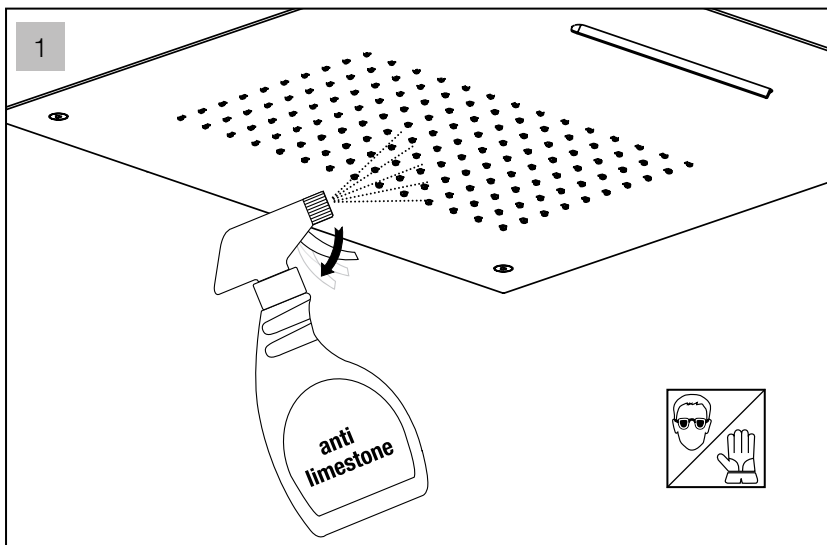

Polaris MCRC-700/380-B

Built-In Shower Head

CLEANING TIPS

aquatica®

Function : Form : Fashion

aquatica®

Function : Form : Fashion