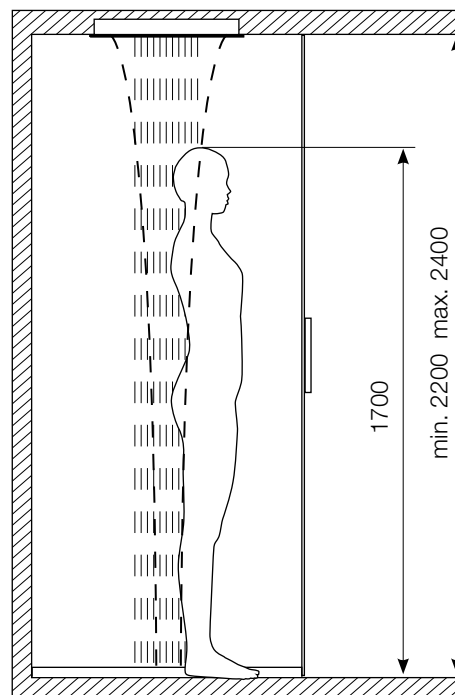

aquatica®

Function : Form : Fashion

Polaris MCRC-700/380-B

Built-In Shower Head

Installation & Care Manual

INTERNATIONAL

Polaris MCRC-700/380-B

Built-In Shower Head

PLUMBING SPECIFICATIONS

Operating pressure:

Min: 1 bar (0,1 Mpa)

Max: 5 bar (0,5 Mpa)

Best: 3 bar (0,3 Mpa)

Operating Temperature:

Max: 70°C

Best: 38°C / 40°C

Waterflow:

Min: 20 litres/minute

Polaris MCRC-700/380-B

Built-In Shower Head

INSTALLATION SPECIFICATIONS

aquatica®

Function : Form : Fashion

MEASUREMENTS: mm

aquatica®

Function : Form : Fashion

Polaris MCRC-700/380-B

Built-In Shower Head

INSTALLATION SEQUENCE

Polaris MCRC-700/380-B

Built-In Shower Head

INSTALLATION SEQUENCE continued