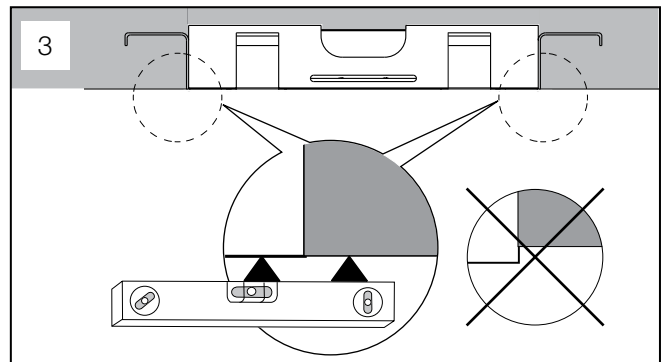

TOOLS/PARTS LIST

TWO PEOPLE
REQUIRED FOR
INSTALLATION

IMPORTANT INFORMATION

- The appliance has to be properly installed by qualified staff pursuant to the current laws.
- The device is not intended to be used by people (including children) who have not received appropriate instructions regarding the use of the unit to ensure their own safety. Children should be supervised to ensure they do not play with the appliance.
- Before performing any operation, always unplug the system from the mains.
- Place two power suppliers **Class 2-12 Vac +/-3% - Min. 35A** in the position show in **picture 1 zone A** complying with the safety distance provided for by IEC regulations.
- Arrange the outlet of the wiring and plumbing in the area shown.
- Install the appliance following the illustrated sequence on page 3.
- **Before connecting the system to the mains, check the tightness of the plumbing.**
- Replacement of the wiring, when damaged and of the spare parts **must be performed by qualified personnel only**. The manufacturer declines all responsibility in case of non-compliance with the above-said obligation.

Waterflow:

Min: 20 litres/minute

Polaris MCRC-700/380-B

Built-In Shower Head

INSTALLATION SPECIFICATIONS

aquatica®

Function : Form : Fashion

MEASUREMENTS: mm

aquatica®

Function : Form : Fashion

Polaris MCRC-700/380-B

Built-In Shower Head

INSTALLATION SEQUENCE

Polaris MCRC-700/380-B

Built-In Shower Head

INSTALLATION SEQUENCE continued